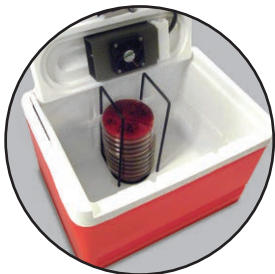

Save Money

- Avoid lost samples and duplicated work due to temperature instability
- Cost-effective and affordable for labs of all types and sizes